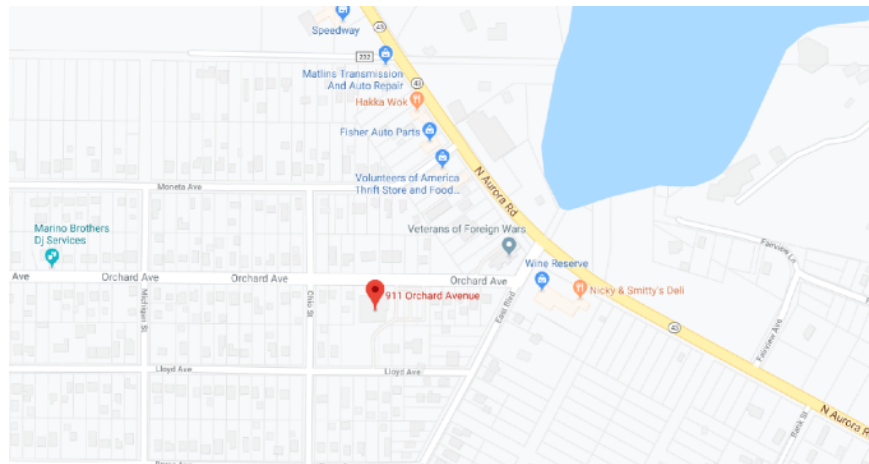

New Life Church
911 Orchard Ave
Aurora, OH 44202

From the North, use SR 43 headed southeast. Turn right onto East Avenue and then immediately right onto Orchard Avenue. The building will be located about a block down on the left-hand side.

From the South/East, use SR 43 headed northwest. Turn left onto East Avenue and the immediately right onto Orchard Avenue. The building will be located about a block down on the left-hand side.

From the West, use Glenwood BLVD until it changes into Orchard Avenue and the church will be on the right-hand side past Reminderville.